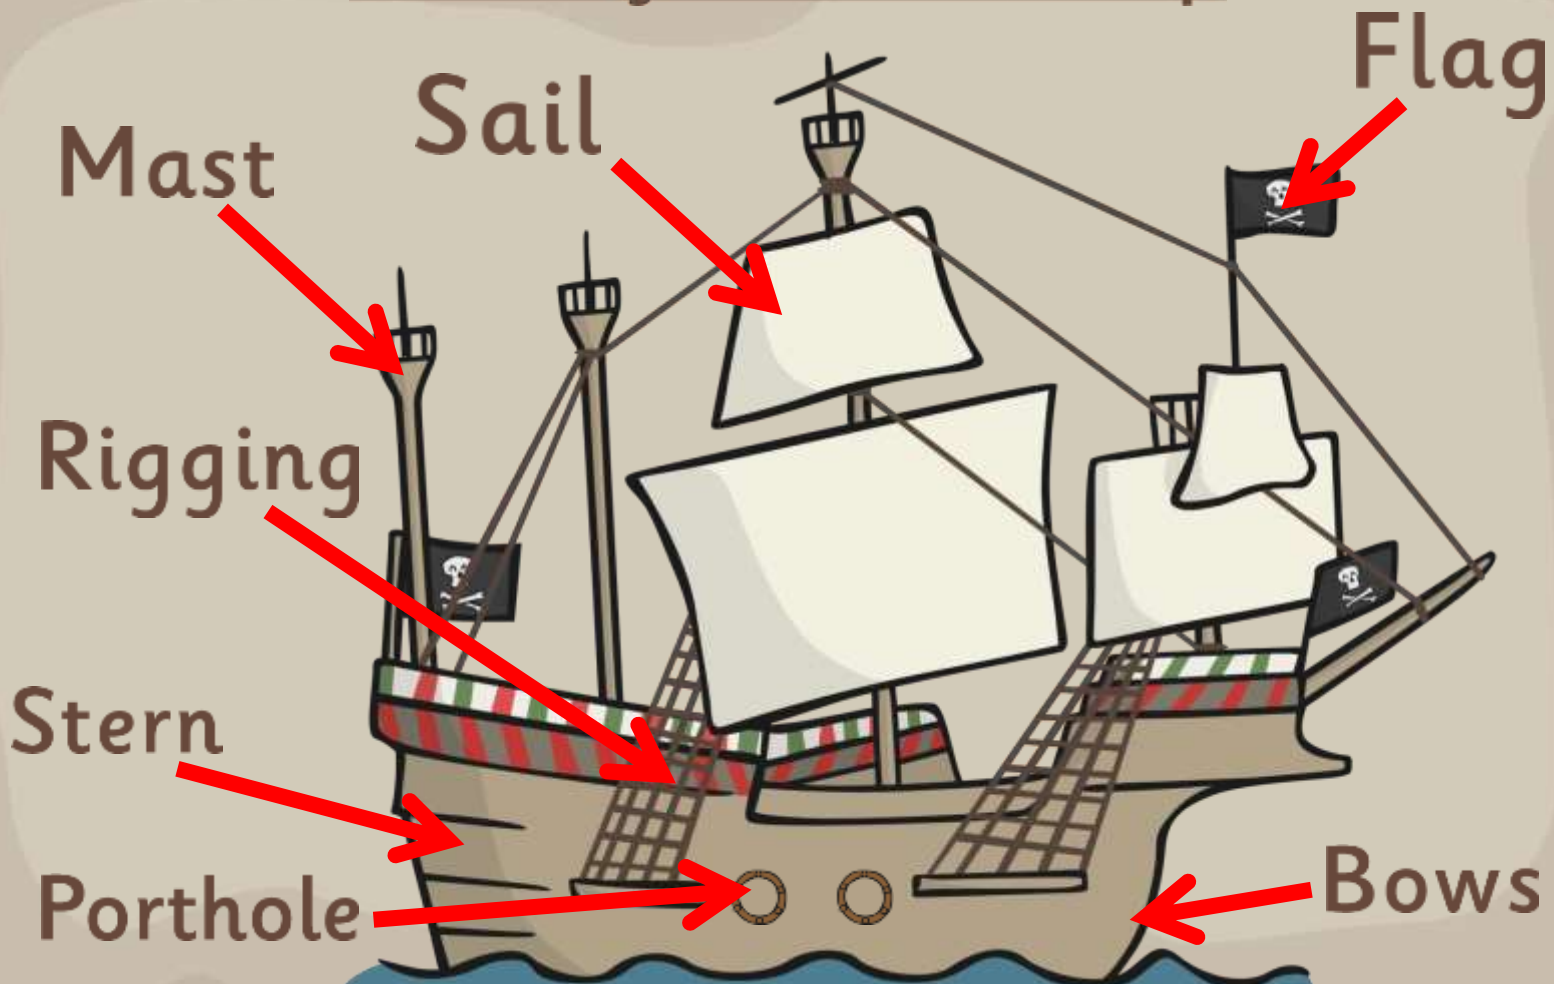

# Pirate Ships

# Parts of a Pirate Ship

# Types of Pirate Ship

This type of ship moved very quickly and easily. It was perfect for chasing another ship to steal from!

# Sloop

Photo courtesy of jimflix!(@flickr.com) - granted under creative commons licence - attribution

This huge and heavy ship was the ultimate type for showing off in. It carried lots of loot, up to 20 cannons 200 men!